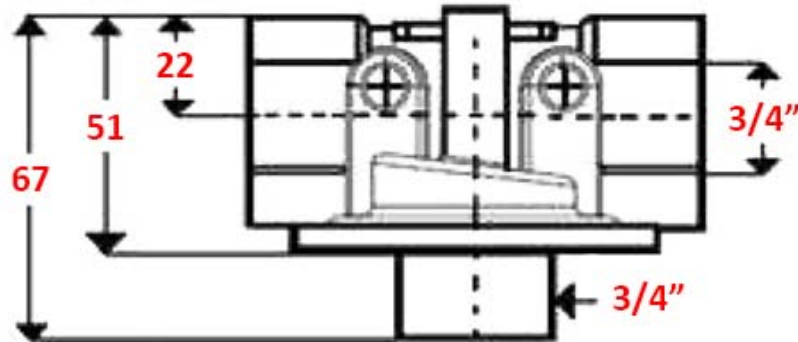

10625

[mm]

Šifra / Code		10625
Delovna temp. / Working temp.	[°C]	-20 / 80
Max. tlak / Max. pressure	[bar]	10
Navoj / Thread	["]	3/4"